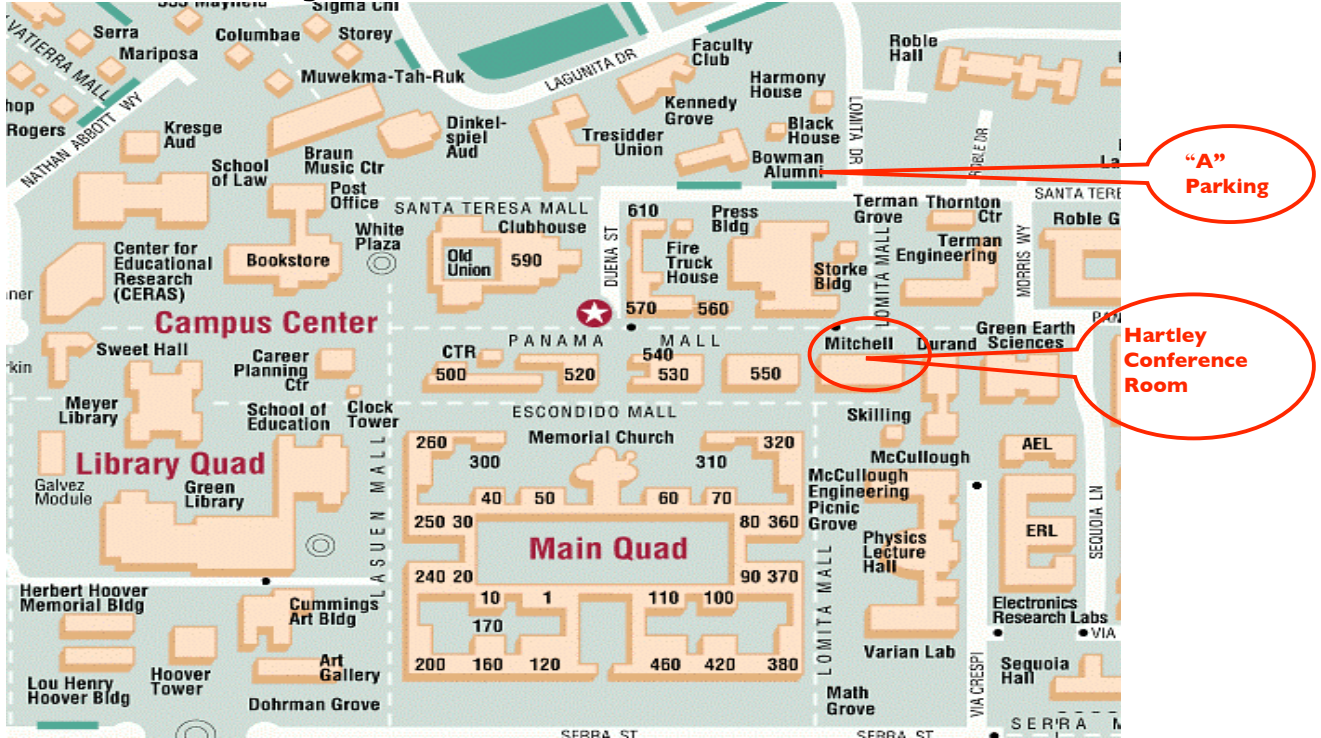

Driving Directions to HARTLEY CONFERENCE ROOM

The PSAAP Annual Review Meeting will be held at the Mitchell Building's Hartley Conference Room at Stanford University on October 26 – 27, 2009

The Mitchell Building is located at 397 Panama Mall and Lomita Mall

DRIVING TO CAMPUS:

From Highway 101 North & South:

Take the Embarcadero Road exit west toward Stanford. At El Camino Real, Embarcadero turns into Galvez Street as it enters the university. Stay in the left lane and continue toward the center of campus. Make a left turn at Campus Drive East. Follow the signs for the Stanford Bookstore. Turn right on Mayfield then right on Lomita Dr. Make a right on Santa Teresa St. "A" Parking spaces are available at the corner of Santa Teresa St and Lomita Dr.

From Highway 280 North & South:

Exit Sand Hill Road east toward Stanford. Continue east, turning right at the traffic light on Santa Cruz Avenue. Make an immediate left onto Junipero Serra Boulevard. Turn left on Campus Drive East then make a left turn onto Mayfield Avenue. Turn right on Lomita Dr. then another right on Santa Teresa St. "A" Parking spaces are available at the corner of Santa Teresa St. and Lomita Dr.

From Stanford Terrace Inn:

From hotel, turn left Stanford Ave. Turn right Bowdoin St. Turn left on Campus Drive East. Right turn onto Mayfield Ave. Turn right on Lomita Dr. then another right on Santa Teresa St. "A" Parking is located at the corner of Santa Teresa St. and Lomita Dr.