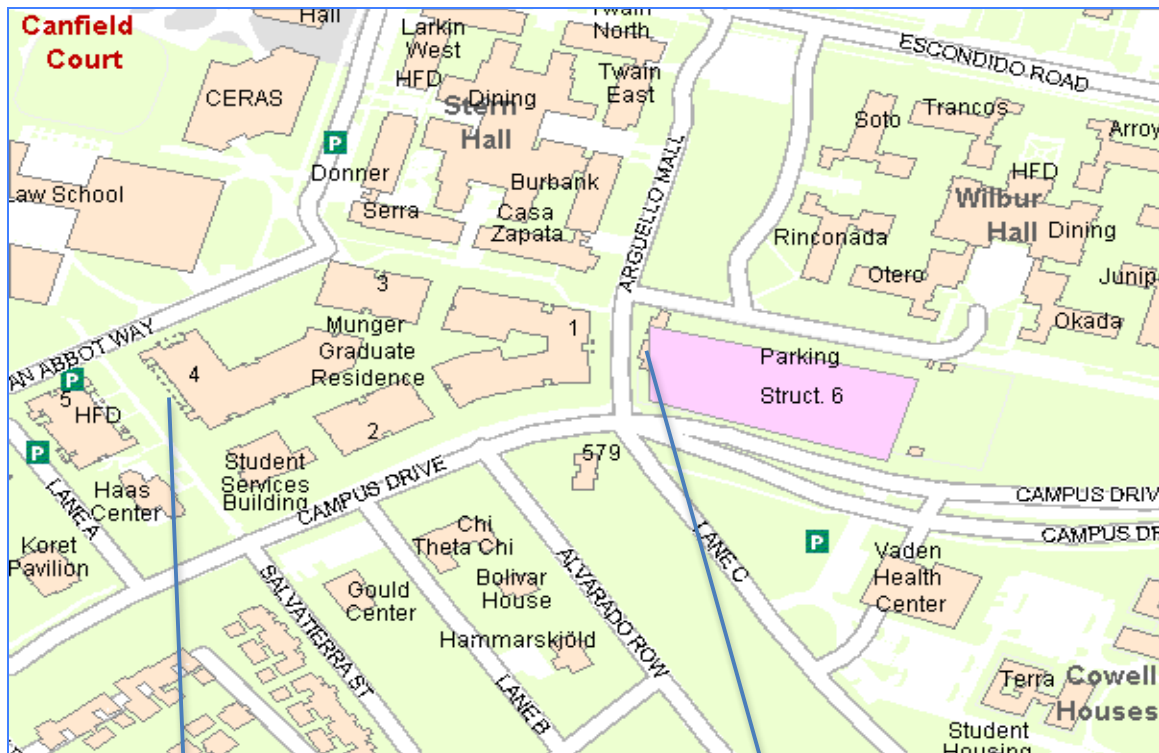

Munger Conference Center/ Paul Brest Hall

Paul Brest Hall
Bldg. 4
555 Salvatierra Walk
Follow signs to Hall from Parking
Structure

Parking Structure #6, Visitor
Parking level 1

Driving Directions:

From Highway 101 North & South:

Take the Embarcadero Road exit west toward Stanford. At El Camino Real, Embarcadero turns into Galvez Street as it enters the university. Stay in the left lane and continue toward the center of campus. Make a left turn at Campus Drive East. Follow the signs to the Stanford Bookstore. Turn right on Arguello Mall. The parking structure is at the right side of the street.

From Highway 280 North & South:

Exit Sand Hill Road east toward Stanford. Continue east, turning right at the traffic light on Alpine Rd. Make an immediate left onto Junipero Serra Boulevard. Turn left on Campus Drive East then make a left turn onto Arguello Mall. Parking structure at the right side of the street.

From El Camino Real exit West at University Avenue:

Turn toward the hills (away from the center of Palo Alto). As you enter Stanford, University Avenue becomes Palm Drive. Go through one traffic light, and turn left onto Campus Drive. Campus Drive will turn into Campus Drive East. Follow the signs to the Stanford Bookstore. Turn right on Arguello Mall. Parking structure is at the right side of the street.